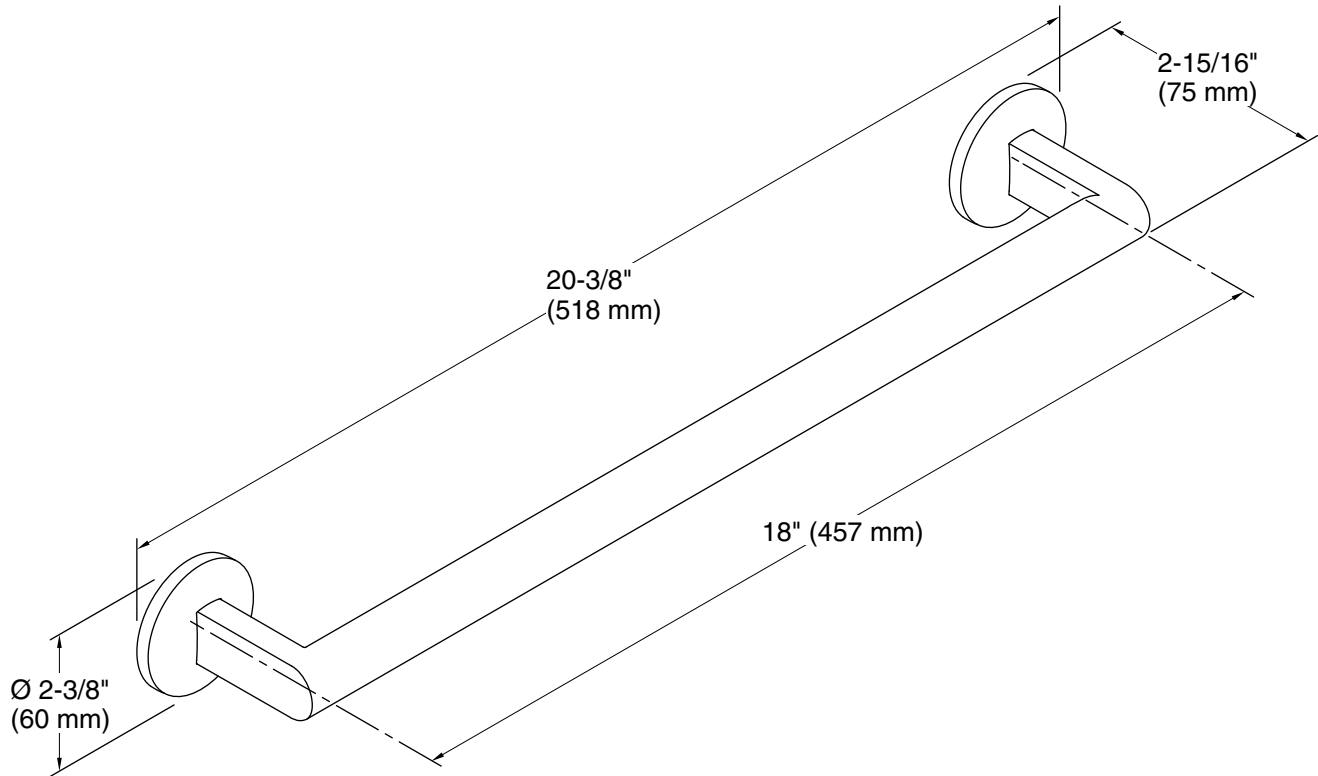

Technical Information

All product dimensions are nominal.

Installation Type: Wall-mount

Material: Zinc

Notes

Install this product according to the installation instructions.

CAUTION: Risk of personal injury. Do not install these products in any area where they are likely to be used inadvertently as a grab bar or support bar. These products are not designed or intended for use as a grab bar or support bar.